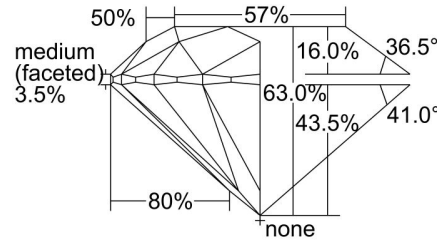

GIA DIAMOND GRADING REPORT

 September 12, 2017
 GIA Report Number 1267884531
 Shape and Cutting Style Round Brilliant
 Measurements 7.69 - 7.72 x 4.86 mm

GRADING RESULTS

 Carat Weight 1.78 carat
 Color Grade F
 Clarity Grade VVS1
 Cut Grade Excellent

ADDITIONAL GRADING INFORMATION

 Polish Excellent
 Symmetry Excellent
 Fluorescence None
 Inscription(s): GIA 1267884531

PROPORTIONS

Profile to actual proportions

CLARITY CHARACTERISTICS

KEY TO SYMBOLS*

- Pinpoint

* Red symbols denote internal characteristics (inclusions). Green or black symbols denote external characteristics (blemishes). Diagram is an approximate representation of the diamond, and symbols shown indicate type, position, and approximate size of clarity characteristics. All clarity characteristics may not be shown. Details of finish are not shown.