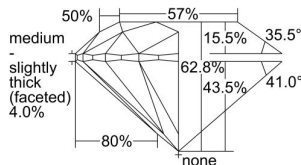

GIA®

FACSIMILE

GIA REPORT 5263204655

Verify this report at gia.edu

GIA DIAMOND DOSSIER®

June 26, 2017
GIA Report Number 5263204655
Shape and Cutting Style ..... Round Brilliant
Measurements ..... 5.37 - 5.42 x 3.39 mm

GRADING RESULTS

Carat Weight ..... 0.61 carat
Color Grade ..... F
Clarity Grade VS1
Cut Grade ..... Excellent

ADDITIONAL GRADING INFORMATION

Polish ..... Excellent
Symmetry ..... Excellent
Fluorescence ..... Medium Blue
Clarity Characteristics ..... Feather, Pinpoint
Inscription(s): GIA 5263204655

PROPORTIONS

Profile to actual proportions

GRADING SCALES

GIA COLOR SCALE

COLORESS	D
	E
	F
	G
	H
	I
	J
NEAR COLORESS	K
	L
Faint	M
	N
	O
	P
Very Light	Q
	R
	S
	T
	U
	V
Light	W
	X
	Y
	Z

GIA CLARITY SCALE

FLAWLESS	VERY VERY SLIGHTLY INCLUDED	I₁		
			I₂	
INTERNALLY FLAWLESS	VERY SLIGHTLY INCLUDED	SI₁		
			SI₂	
VVS₁	VERY SLIGHTLY INCLUDED	VS₁		
			VS₂	
VVS₂	VERY SLIGHTLY INCLUDED	Slightly Included	I₁	
				I₂
VS₁	SLIGHTLY INCLUDED	Included	I₂	
				I₃

GIA CUT SCALE

EXCELLENT	VERY GOOD	GOOD	FAIR	POOR