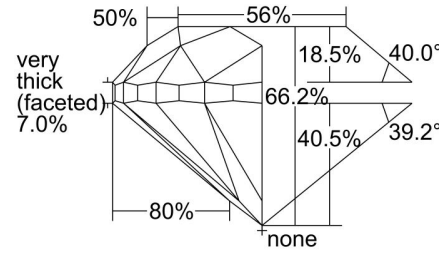

GIA DIAMOND GRADING REPORT

June 27, 2017
 GIA Report Number 7268171114
 Shape and Cutting Style Round Brilliant
 Measurements 6.07 - 6.12 x 4.03 mm

GRADING RESULTS

Carat Weight 1.00 carat
 Color Grade E
 Clarity Grade VS1
 Cut Grade Good

ADDITIONAL GRADING INFORMATION

Polish Excellent
 Symmetry Very Good
 Fluorescence None
 Inscription(s): GIA 7268171114

Comments: Additional clouds are not shown. Pinpoints are not shown.

PROPORTIONS

Profile to actual proportions

CLARITY CHARACTERISTICS

KEY TO SYMBOLS*

-  Cloud
-  Needle
-  Indented Natural
-  Natural
-  Extra Facet

* Red symbols denote internal characteristics (inclusions). Green or black symbols denote external characteristics (blemishes). Diagram is an approximate representation of the diamond, and symbols shown indicate type, position, and approximate size of clarity characteristics. All clarity characteristics may not be shown. Details of finish are not shown.