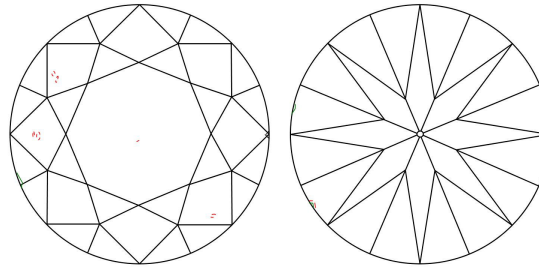

GIA DIAMOND GRADING REPORT

June 27, 2017
 GIA Report Number 7268171114
 Shape and Cutting Style Round Brilliant
 Measurements 6.07 - 6.12 x 4.03 mm

GRADING RESULTS

Carat Weight 1.00 carat
 Color Grade E
 Clarity Grade VS1
 Cut Grade Good

ADDITIONAL GRADING INFORMATION

Polish Excellent
 Symmetry Very Good
 Fluorescence None
 Inscription(s): GIA 7268171114

Comments: Additional clouds are not shown. Pinpoints are not shown.

PROPORTIONS

Profile to actual proportions

CLARITY CHARACTERISTICS

KEY TO SYMBOLS*

-  Cloud
-  Needle
-  Indented Natural
-  Natural
-  Extra Facet

* Red symbols denote internal characteristics (inclusions). Green or black symbols denote external characteristics (blemishes). Diagram is an approximate representation of the diamond, and symbols shown indicate type, position, and approximate size of clarity characteristics. All clarity characteristics may not be shown. Details of finish are not shown.