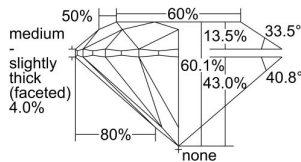

GIA®

FACSIMILE

GIA REPORT 2266863776

Verify this report at gia.edu

GIA DIAMOND DOSSIER®

September 06, 2017
GIA Report Number **2266863776**
Shape and Cutting Style ..... **Round Brilliant**
Measurements ..... **6.07 - 6.10 x 3.66 mm**

GRADING RESULTS

Carat Weight ..... **0.83 carat**
Color Grade ..... **F**
Clarity Grade **S12**
Cut Grade ..... **Excellent**

ADDITIONAL GRADING INFORMATION

Polish ..... **Excellent**
Symmetry ..... **Excellent**
Fluorescence ..... **None**
Clarity Characteristics ..... **Cloud, Crystal**
Inscription(s): **GIA 2266863776**

PROPORTIONS

Profile to actual proportions

GRADING SCALES

GIA COLOR SCALE	GIA CLARITY SCALE	GIA CUT SCALE	
D	FLAWLESS	EXCELLENT	
E	INTERNALLY FLAWLESS		
F		VVS₁	VERY GOOD
G	VVS₂		
H	VS₁	GOOD	
I	VS₂		
J	S1₁	FAIR	
K	S1₂		
L	I₁	POOR	
M	I₂		
N	I₃		
O			
P			
Q			
R			
S			
T			
U			
V			
W			
X			
Y			
Z