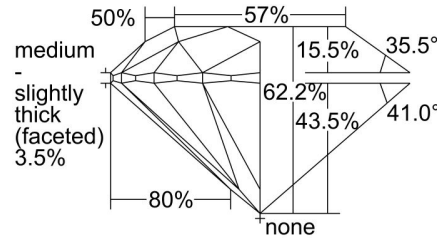

GIA DIAMOND GRADING REPORT

May 02, 2017
GIA Report Number 7251563891
Shape and Cutting Style ..... Round Brilliant
Measurements ..... 6.98 - 7.01 x 4.35 mm

GRADING RESULTS

Carat Weight ..... 1.30 carat
Color Grade ..... D
Clarity Grade VVS1
Cut Grade ..... Excellent

ADDITIONAL GRADING INFORMATION

Polish ..... Excellent
Symmetry ..... Excellent
Fluorescence ..... None
Inscription(s): GIA 7251563891
Comments: Additional pinpoints are not shown.

PROPORTIONS

Profile to actual proportions