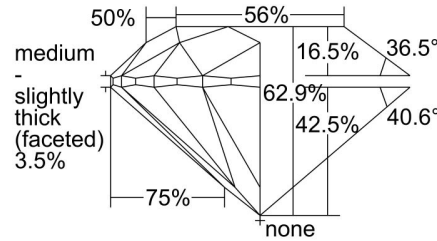

GIA DIAMOND GRADING REPORT

May 23, 2017
 GIA Report Number 7256859631
 Shape and Cutting Style Round Brilliant
 Measurements 7.56 - 7.60 x 4.77 mm

GRADING RESULTS

Carat Weight 1.70 carat
 Color Grade F
 Clarity Grade VS1
 Cut Grade Excellent

ADDITIONAL GRADING INFORMATION

Polish Excellent
 Symmetry Excellent
 Fluorescence Faint
 Inscription(s): GIA 7256859631
Comments: Pinpoints are not shown.

PROPORTIONS

Profile to actual proportions

CLARITY CHARACTERISTICS

KEY TO SYMBOLS*

- Crystal
- ∖ Needle
- ☉ Cloud

* Red symbols denote internal characteristics (inclusions). Green or black symbols denote external characteristics (blemishes). Diagram is an approximate representation of the diamond, and symbols shown indicate type, position, and approximate size of clarity characteristics. All clarity characteristics may not be shown. Details of finish are not shown.