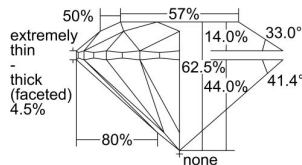

GIA®

FACSIMILE

GIA REPORT 7261904473

Verify this report at gia.edu

GIA DIAMOND DOSSIER®

September 13, 2017
GIA Report Number 7261904473
Shape and Cutting Style ..... Round Brilliant
Measurements ..... 5.89 - 5.94 x 3.70 mm

GRADING RESULTS

Carat Weight ..... 0.80 carat
Color Grade ..... F
Clarity Grade S11
Cut Grade ..... Very Good

ADDITIONAL GRADING INFORMATION

Polish ..... Excellent
Symmetry ..... Excellent
Fluorescence ..... None
Clarity Characteristics ..... Crystal, Feather
Inscription(s): GIA 7261904473

PROPORTIONS

Profile to actual proportions

GRADING SCALES

GIA COLOR SCALE	GIA CLARITY SCALE	GIA CUT SCALE	
D	FLAWLESS	EXCELLENT	
E	INTERNALLY FLAWLESS		
F		VVS₁	VERY GOOD
G	VVS₂		
H	VS₁	GOOD	
I	VS₂		
J	S1₁	FAIR	
K	S1₂		
L	I₁	POOR	
M	I₂		
N	I₃		
O			
P			
Q			
R			
S			
T			
U			
V			
W			
X			
Y			
Z