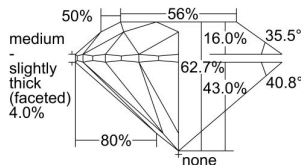

GIA®

FACSIMILE

GIA REPORT 2266280531

Verify this report at gia.edu

GIA DIAMOND DOSSIER®

July 05, 2017
GIA Report Number 2266280531
Shape and Cutting Style ..... Round Brilliant
Measurements ..... 5.65 - 5.67 x 3.55 mm

GRADING RESULTS

Carat Weight ..... 0.70 carat
Color Grade ..... D
Clarity Grade VS1
Cut Grade ..... Excellent

ADDITIONAL GRADING INFORMATION

Polish ..... Excellent
Symmetry ..... Excellent
Fluorescence ..... None
Clarity Characteristics ..... Crystal, Feather
Inscription(s): GIA 2266280531

PROPORTIONS

Profile to actual proportions

GRADING SCALES

GIA
COLOR
SCALE

COLORED	D
	E
	F
	G
	H
	I
	J
NEAR COLORLESS	K
	L
FANT	M
	N
	O
	P
VERY LIGHT	Q
	R
	S
	T
	U
	V
LIGHT	W
	X
	Y
	Z

GIA
CLARITY
SCALE

VERY VERY SLIGHTLY INCLUDED	FLAWLESS
	INTERNALLY FLAWLESS
VERY SLIGHTLY INCLUDED	VVS₁
	VVS₂
SLIGHTLY INCLUDED	VS₁
	VS₂
INCLUDED	SI₁
	SI₂
INCLUDED	I₁
	I₂
	I₃

GIA
CUT
SCALE

EXCELLENT
VERY GOOD
GOOD
FAIR
POOR