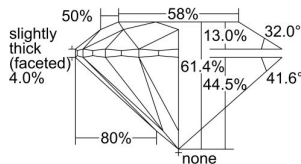

GIA®

FACSIMILE

GIA REPORT 2185470201

Verify this report at gia.edu

GIA DIAMOND DOSSIER®

June 02, 2017
GIA Report Number 2185470201
Shape and Cutting Style ..... Round Brilliant
Measurements ..... 5.20 - 5.23 x 3.20 mm

GRADING RESULTS

Carat Weight ..... 0.53 carat
Color Grade ..... D
Clarity Grade S11
Cut Grade ..... Excellent

ADDITIONAL GRADING INFORMATION

Polish ..... Excellent
Symmetry ..... Excellent
Fluorescence ..... None
Clarity Characteristics ..... Crystal, Feather
Inscription(s): GIA 2185470201

PROPORTIONS

Profile to actual proportions

GRADING SCALES

GIA COLOR SCALE	GIA CLARITY SCALE	GIA CUT SCALE	
D	FLAWLESS	EXCELLENT	
E	INTERNALLY FLAWLESS		
F		VVS₁	VERY GOOD
G	VVS₂		
H	VS₁	GOOD	
I	VS₂		
J	S1₁	FAIR	
K	S1₂		
L	I₁	POOR	
M	I₂		
N	I₃		
O			
P			
Q			
R			
S			
T			
U			
V			
W			
X			
Y			
Z